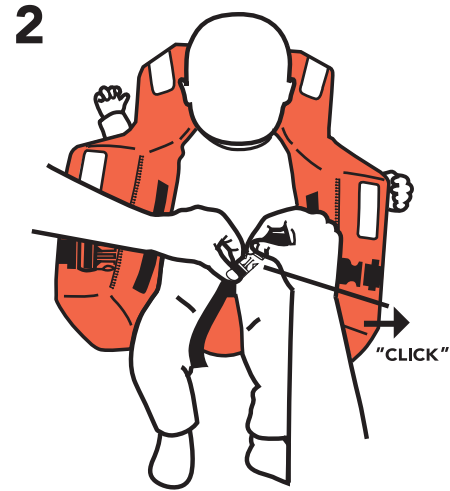

Donning instruction Infant

Type Baltic 2010 I Up to 15 kg

BALTIC
LIFEJACKETS SWEDEN