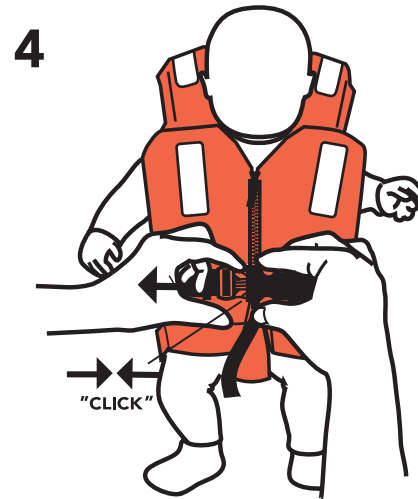

Donning instruction Infant

Type Baltic 2010 I Up to 15 kg

BALTIC
LIFEJACKETS SWEDEN