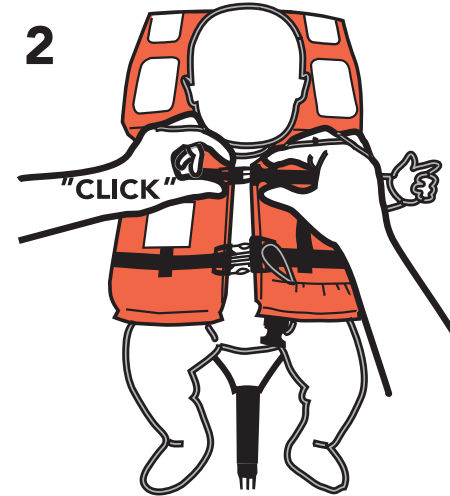

Donning instruction Infant

Type Baltic 2010/I STD Up to 15 kg

BALTIC
LIFEJACKETS SWEDEN