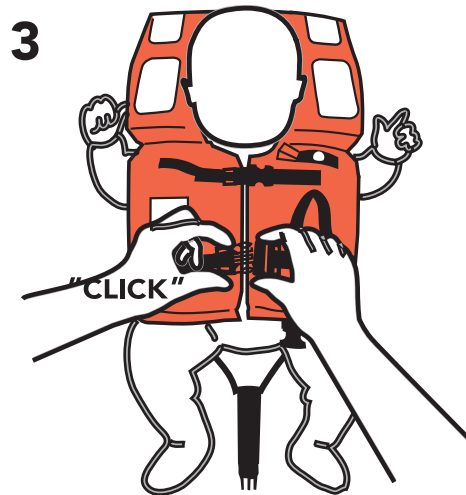

Donning instruction Infant

Type Baltic 2010/I STD Up to 15 kg

BALTIC
LIFEJACKETS SWEDEN