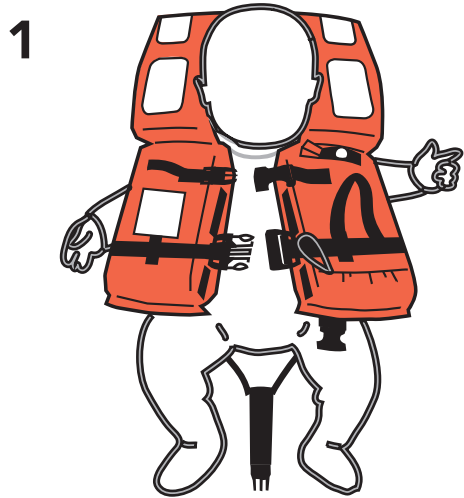

Donning instruction Infant

Type Baltic 2010/I STD Up to 15 kg

BALTIC
LIFEJACKETS SWEDEN