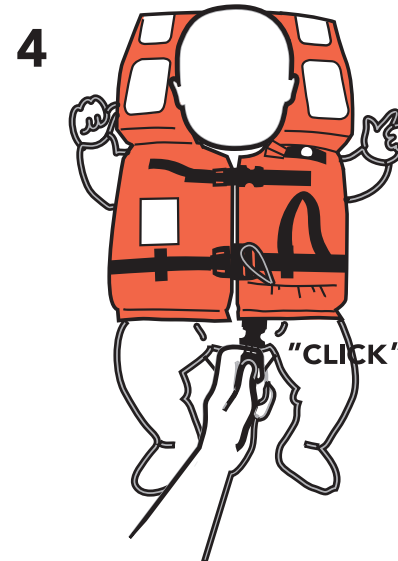

Donning instruction Infant

Type Baltic 2010/I STD Up to 15 kg

BALTIC
LIFEJACKETS SWEDEN